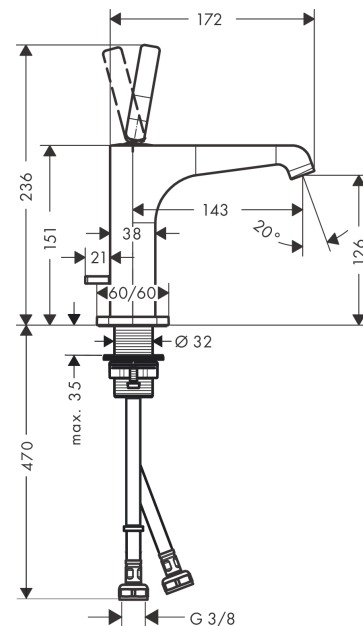

AXOR Citterio E
Single lever basin mixer 130 with pop-up waste set
 Surfaces: **Chrome** Article Number: **36100000**

Description

product features

- consists of: single lever basin mixer, waste set
- ComfortZone 130
- projection 143 mm
- laminar spray
- flow rate at 3 bar: 5 l/min
- joystick ceramic cartridge
- suitable for continuous flow water heaters
- pop-up waste set G 1¼
- connection dimension: DN15

Technology

Design awards

Product image

Scale drawing

Flowchart